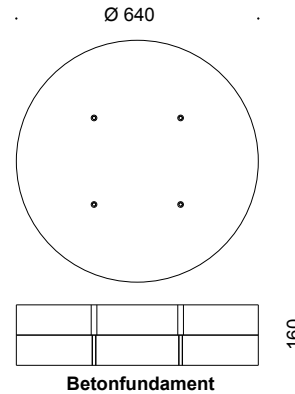

Affaldskurve

Copenhagen, Input 60 l., Input 100 l., Lotus, Ruffle

Varmgalvaniserede nedstøbningsdele for affaldskurve og pullerter

Affaldskurve

Copenhagen, Fumus, Input 60 l.,
Input 100 l., Lotus/Lotus Malmö, Ruffle

Pullerter

Lenta 18, Marcato

Pullerter

Classic, Torino

Pullerter

Lenta 13